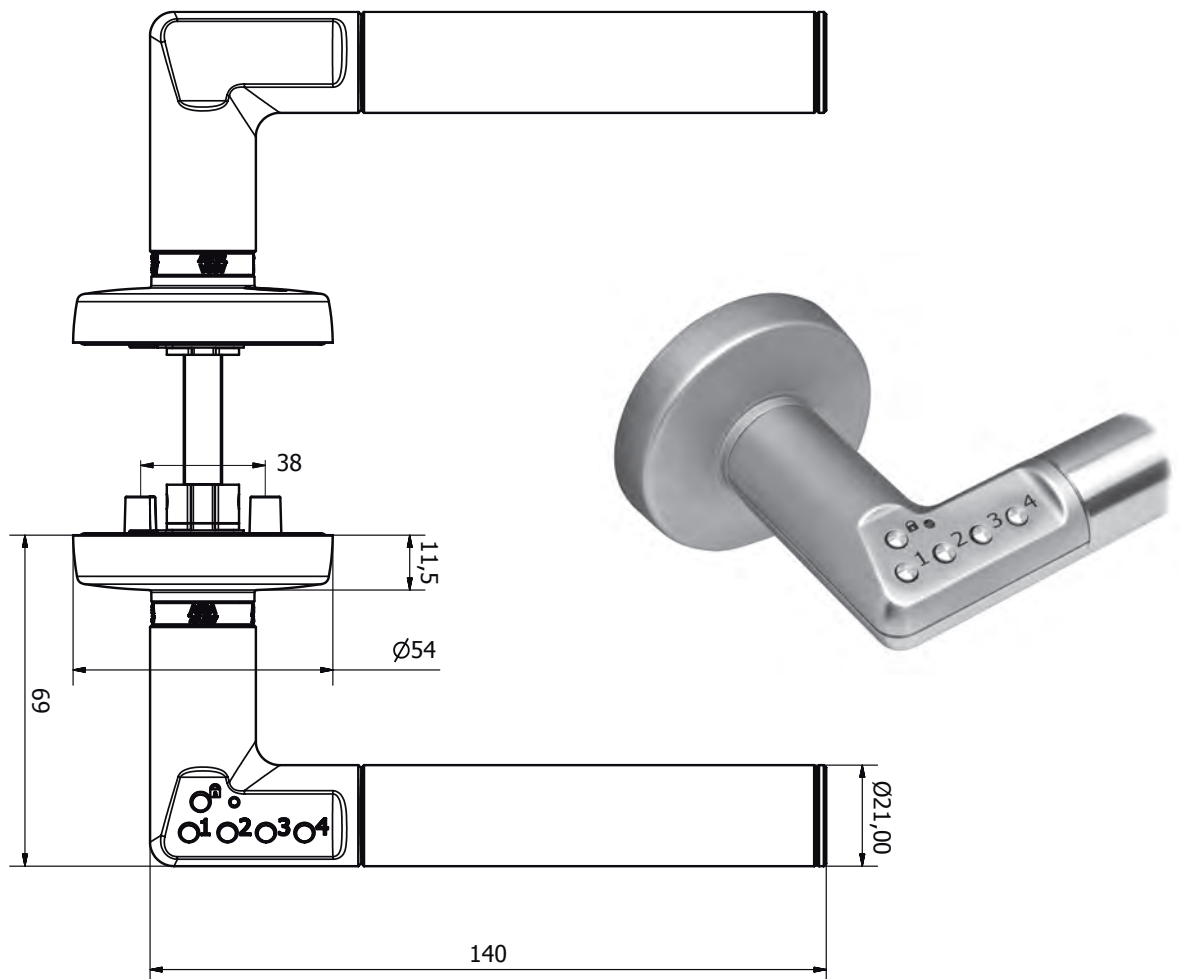

Code It

Electronic Security Handle

.MUL-T-LOCK®

Application

For easy and convenient locking/unlocking of interior door.

Features

- To fits all DIN-standard lock cases.
- Also available to fit lock cases in DIN-standard
- Administrator code and up to nine different user codes.
- Auto locking function available.
- Two CR2, 3V lithium batteries in the outer handle.
- Visual and acoustic feedback.
- Easy to fit, no cables.
- Right- and left version.
- Material: brushed stainless steel and satin chrome.
- Designed for indoor use only.

Function

- The locking mechanism is operated with five buttons. Four numbered code buttons (4-6 digit security code) and one 'locking' button.
- Green light flashes and a sound is heard when the buttons are pressed for unlocking.
- Red light flashes and a sound is heard when locking.
- Administration code and User codes are programmed at installation but can be changed unlimitedly.
- Unique reset function. (pat pend)
- If incorrect code is entered five times the handle is blocked for three minutes.
- Free swing from the outside when locked, always possible to open with the handle from the inside.
- The code is stored in memory during a battery change or in the event of a power loss.
- The two batteries gives approximately 100,000 operations.

Code It Door Handle

Electromechanical code handle for doors

How to use your Code It handle

Code It handle needs to be fitted with two batteries, CR2, before you are able to use it

The handle has to be programmed before use. You can choose one admin code and up to nine user codes. You can also choose auto locking. Instruction for this is in the package.

To unlock and lock

1. Unlock the handle by pressing the right code on the buttons 1-4.
2. Lock the handle by pressing the button with the padlock symbol.

The actual code can be changed.
Instruction for this is in the package.